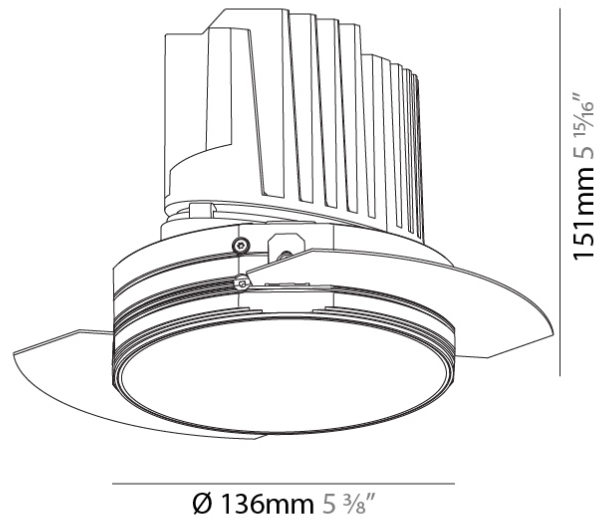

ELECTRICAL

Lamp Type: LED (Zhaga Standard)
Input Wattage (W): 13.2 / 16.5
Total Output Wattage (W): 12.1 / 14.7
Dimming: Tri-Mode (Non-Dimming and Phase Dimming (120Vac only) and 0-10V Dimming)
Driver Included: No
Driver Location: Recessed Housing
Driver Type: Constant Current - Universal
Driver Class: Class 2
Housing: See components
Input Voltage (V): 120 - 277
Constant Current (MA): 350

LED

Number of LEDs: 1
Color Temperature (°K): 2700 / 3000 / 3500 / 4000
Max. Delivered Lumen (lm): 814 / 877 / 911 / 930
Nominal Lumen (lm): 1246 / 1342 / 1396 / 1424
CRI: >90 CRI
Efficiency (%): 90.5
Lamp Life (hrs): 50000
Upon Request: RGB-W Tunable White Special Color Temperature Special LED

OPTICAL

Reflector°: 10
Optic°: Lens Pack - No Lens / Linear Spread Lens / Honeycomb / Spread Lens
Upon Request: Special Beam Angles

RATINGS AND CERTIFICATIONS

382, F 416-247-9319, www.zaneen.com

Not to be used in conjunction with other Zaneen products. This is the end of the existing Model #. For assistance on 'custom' specifications, contact zteam@zaneen.com. In a constant effort to supply the best product, we reserve the right to change specifications or materials without notice. The most recent specification sheets are found at zaneen.com

IP rating: IP20